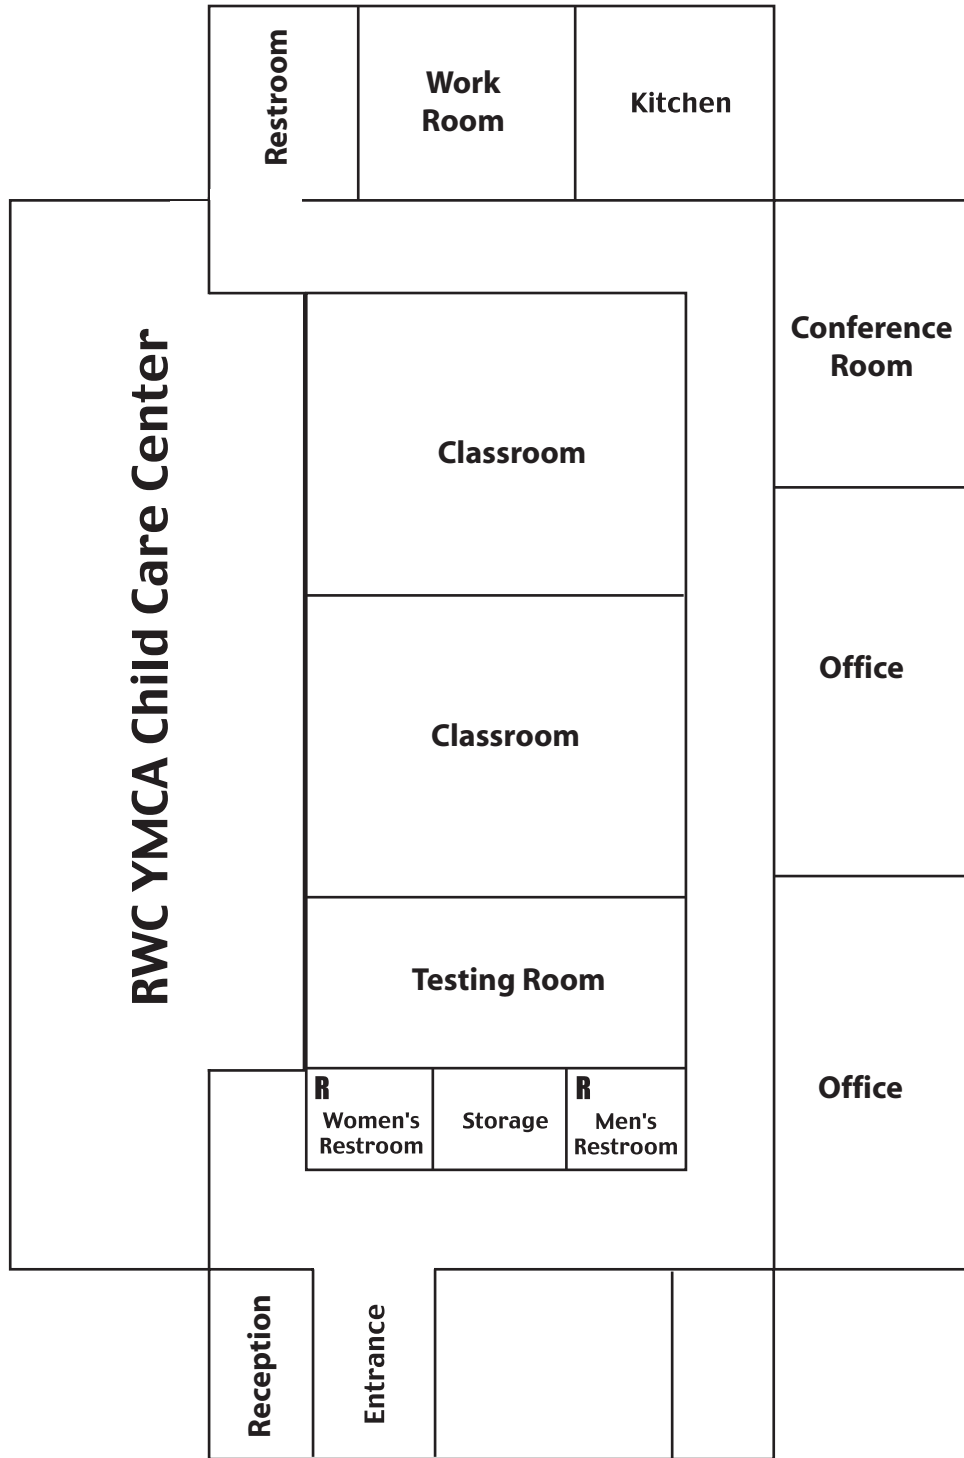

Flory Center

Legend
△ = Entrance
R = Restrooms