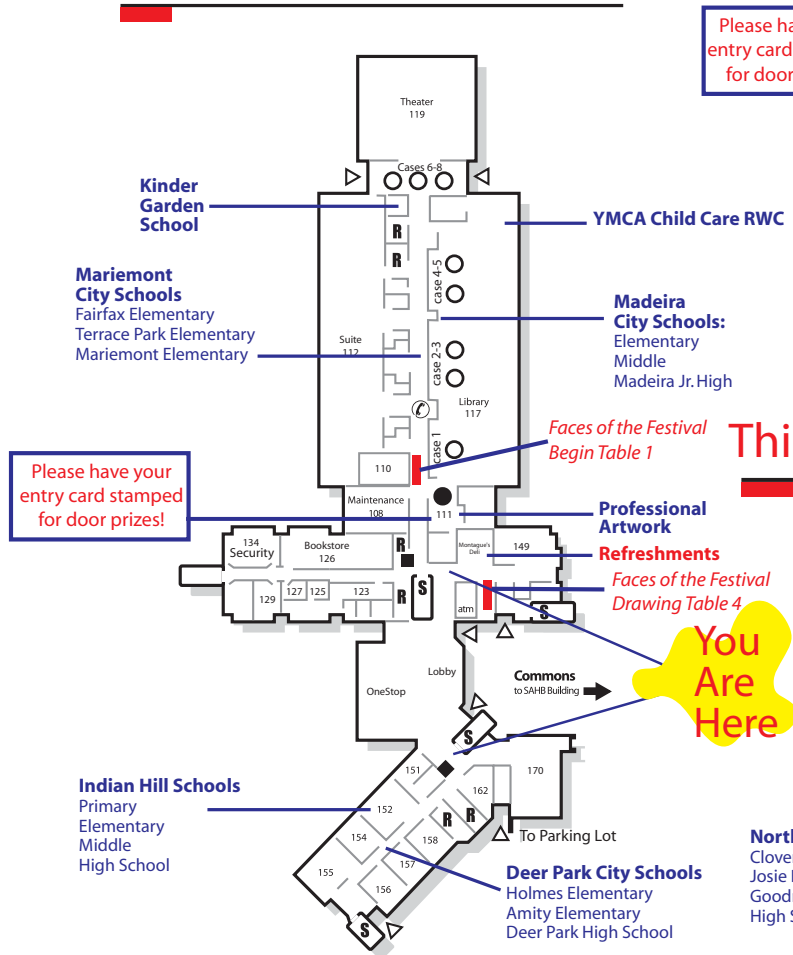

Festival in the Woods • 2008

Raymond Walters College

Professional Work

- Room 111**
 Shelly Brauer
 Jeannette Elliott
 Barb Gasser
 Mary Hartman
 Katie Held
 Sophie Malliaroudakis
 Beverly Mussari
Display Case 3
 Kathy Erpelding
 Carol Sudbrack
Display Case 6
 Denise Palanci Scharf
Display Case 8
 Jeannette Elliott

Student Work • Display Cases

1. The Summit Country Day Middle School
2. Deer Park High School
Maple Dale Elementary
3. Professional Art
Madeira Middle School
4. Mariemont City Schools
Taylor High School
5. Loveland Primary
Deer Park High School
6. Kinder Garden School
Professional work
7. North College Hill City Schools
8. Professional art

Muntz Hall Legend

△ = Entrance	○ = Display Cases
■ = Elevator	● = Room 111
S = Stairs	⊙ = Room 351
R = Restrooms	☎ = Telephone

First Floor

Second Floor

Third Floor

You Are Here

You Are Here

You Are Here