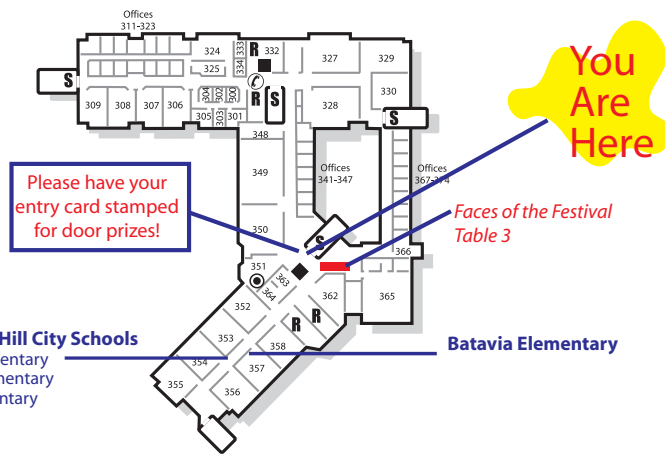

Student Work • Display Cases

1. The Summit Country Day Middle School
2. Deer Park High School
Maple Dale Elementary
3. Professional Art
Madeira Middle School
4. Mariemont City Schools
Taylor High School
5. Loveland Primary
Deer Park High School
6. Kinder Garden School
Professional work
7. North College Hill City Schools
8. Professional art

Muntz Hall Legend

△ = Entrance	○ = Display Cases
■ = Elevator	● = Room 111
S = Stairs	⊙ = Room 351
R = Restrooms	☎ = Telephone

First Floor

Second Floor

Third Floor

You Are Here

You Are Here

You Are Here