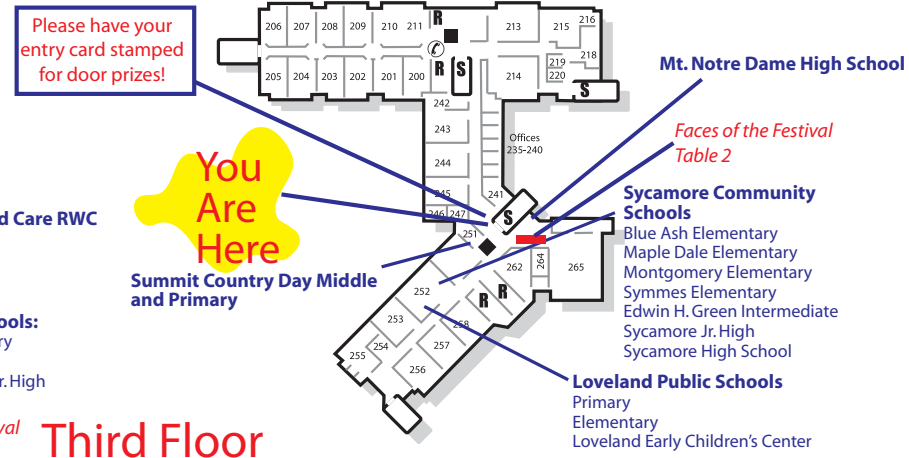

Student Work • Display Cases

1. The Summit Country Day Middle School
2. Deer Park High School
Maple Dale Elementary
3. Professional Art
Madeira Middle School
4. Mariemont City Schools
Taylor High School
5. Loveland Primary
Deer Park High School
6. Kinder Garden School
Professional work
7. North College Hill City Schools
8. Professional art

Muntz Hall Legend

△ = Entrance	○ = Display Cases
■ = Elevator	● = Room 111
S = Stairs	⊙ = Room 351
R = Restrooms	☎ = Telephone

First Floor

Second Floor

Third Floor

You Are Here

You Are Here

You Are Here